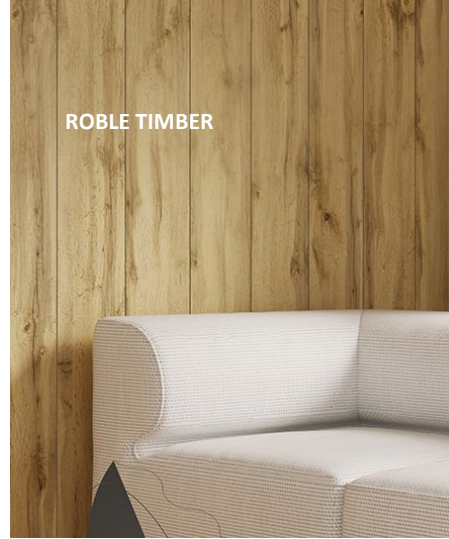

PINO BIRKI

ROBLE TIMBER